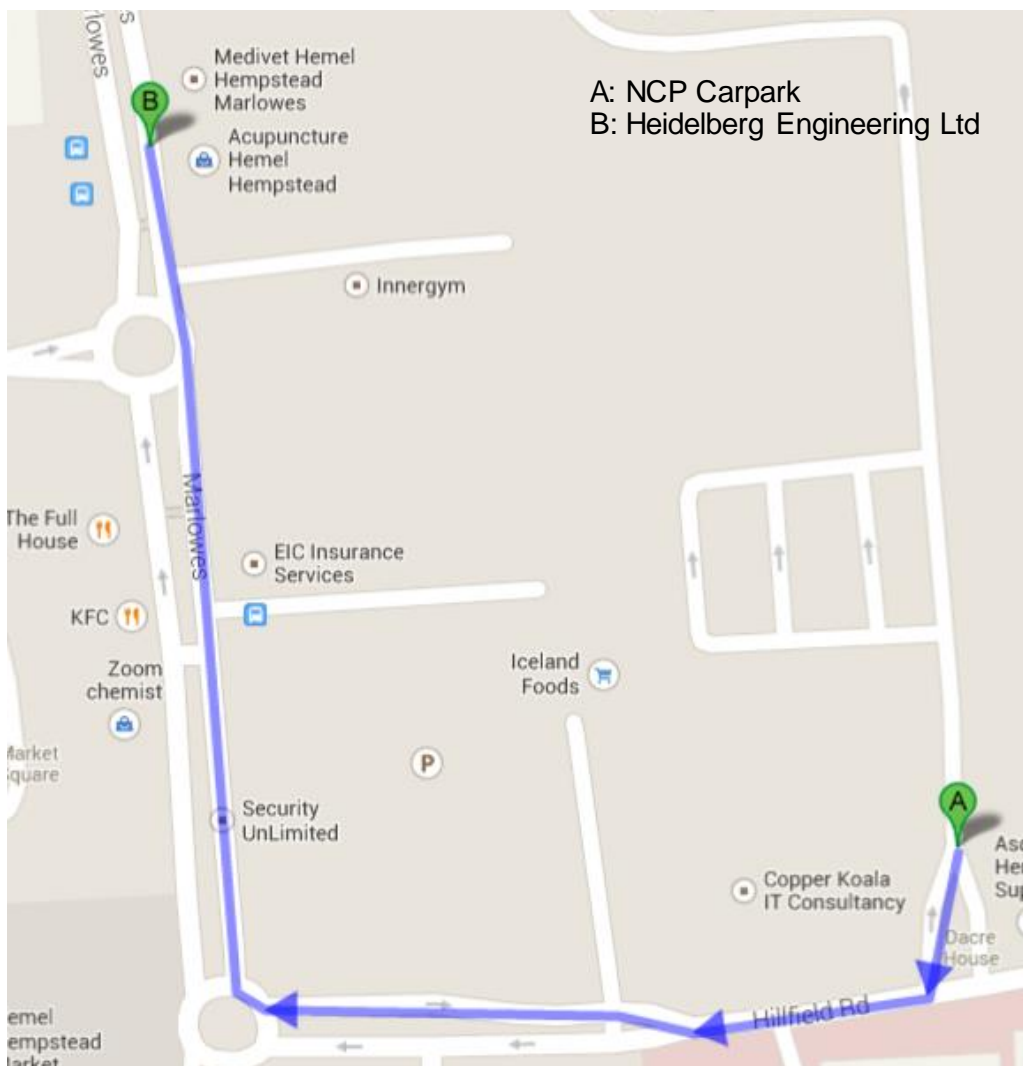

Getting here

Address

Heidelberg Engineering Ltd
55 Marlowes
Hemel Hempstead
Hertfordshire
HP1 1LE

By car

There is an NCP car park located a 4 minute walk away from the Heidelberg Engineering Ltd offices (please see map below).

Please do not try to park on the office site as parking is extremely limited.

Hillfield Road Hemel Hempstead NCP

Website: <http://www.ncp.co.uk/find-a-car-park/car-parks/hemel-hempstead-hillfield-road>

By public transport