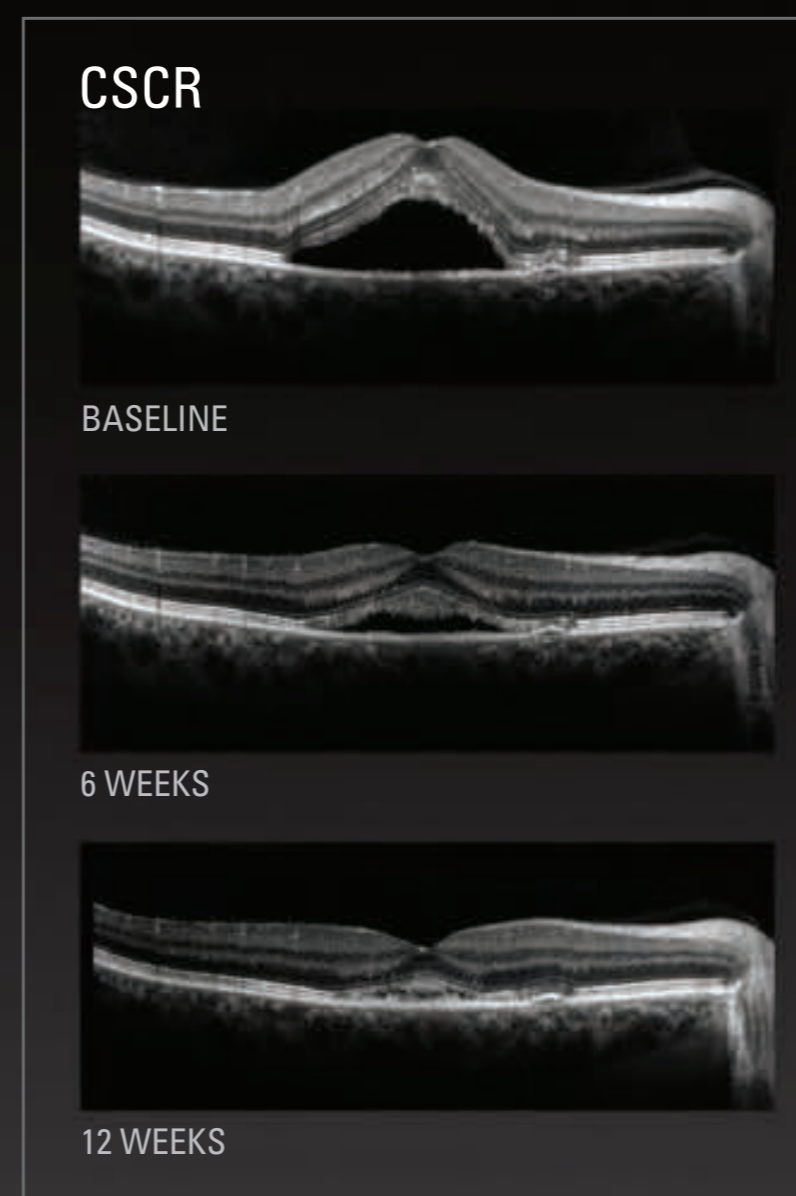

Precision in Monitoring Change