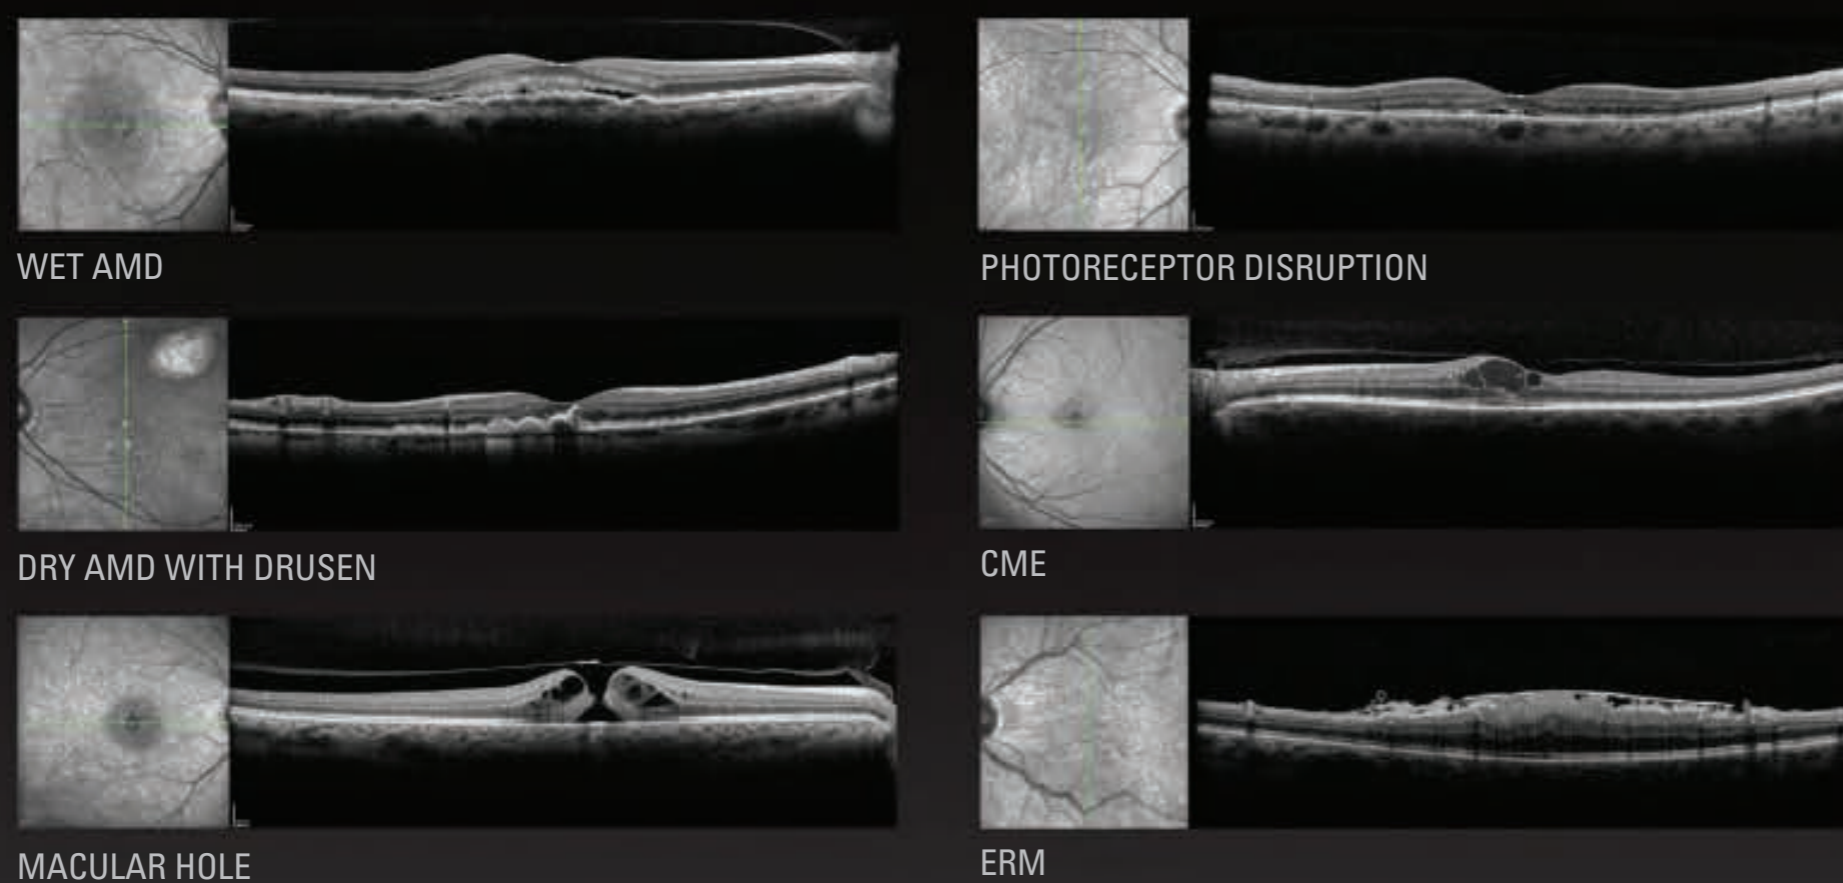

Subtle Detail

Images courtesy of Jeffrey Heier, MD; Giovanni Staurenghi, MD; and Richard Spaide, MD